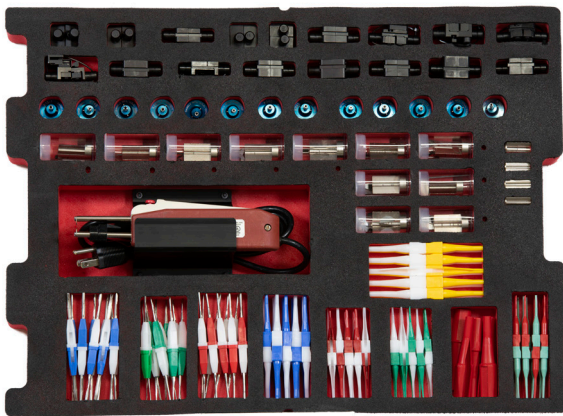

RBI8406T

Boeing 737-600, -700, -800 Wiring System Maintenance Kit

Tool changes and substitutions can happen without notice

+44 (0) 2380 254 285
sales@redboxtools.com
www.redboxtools.com